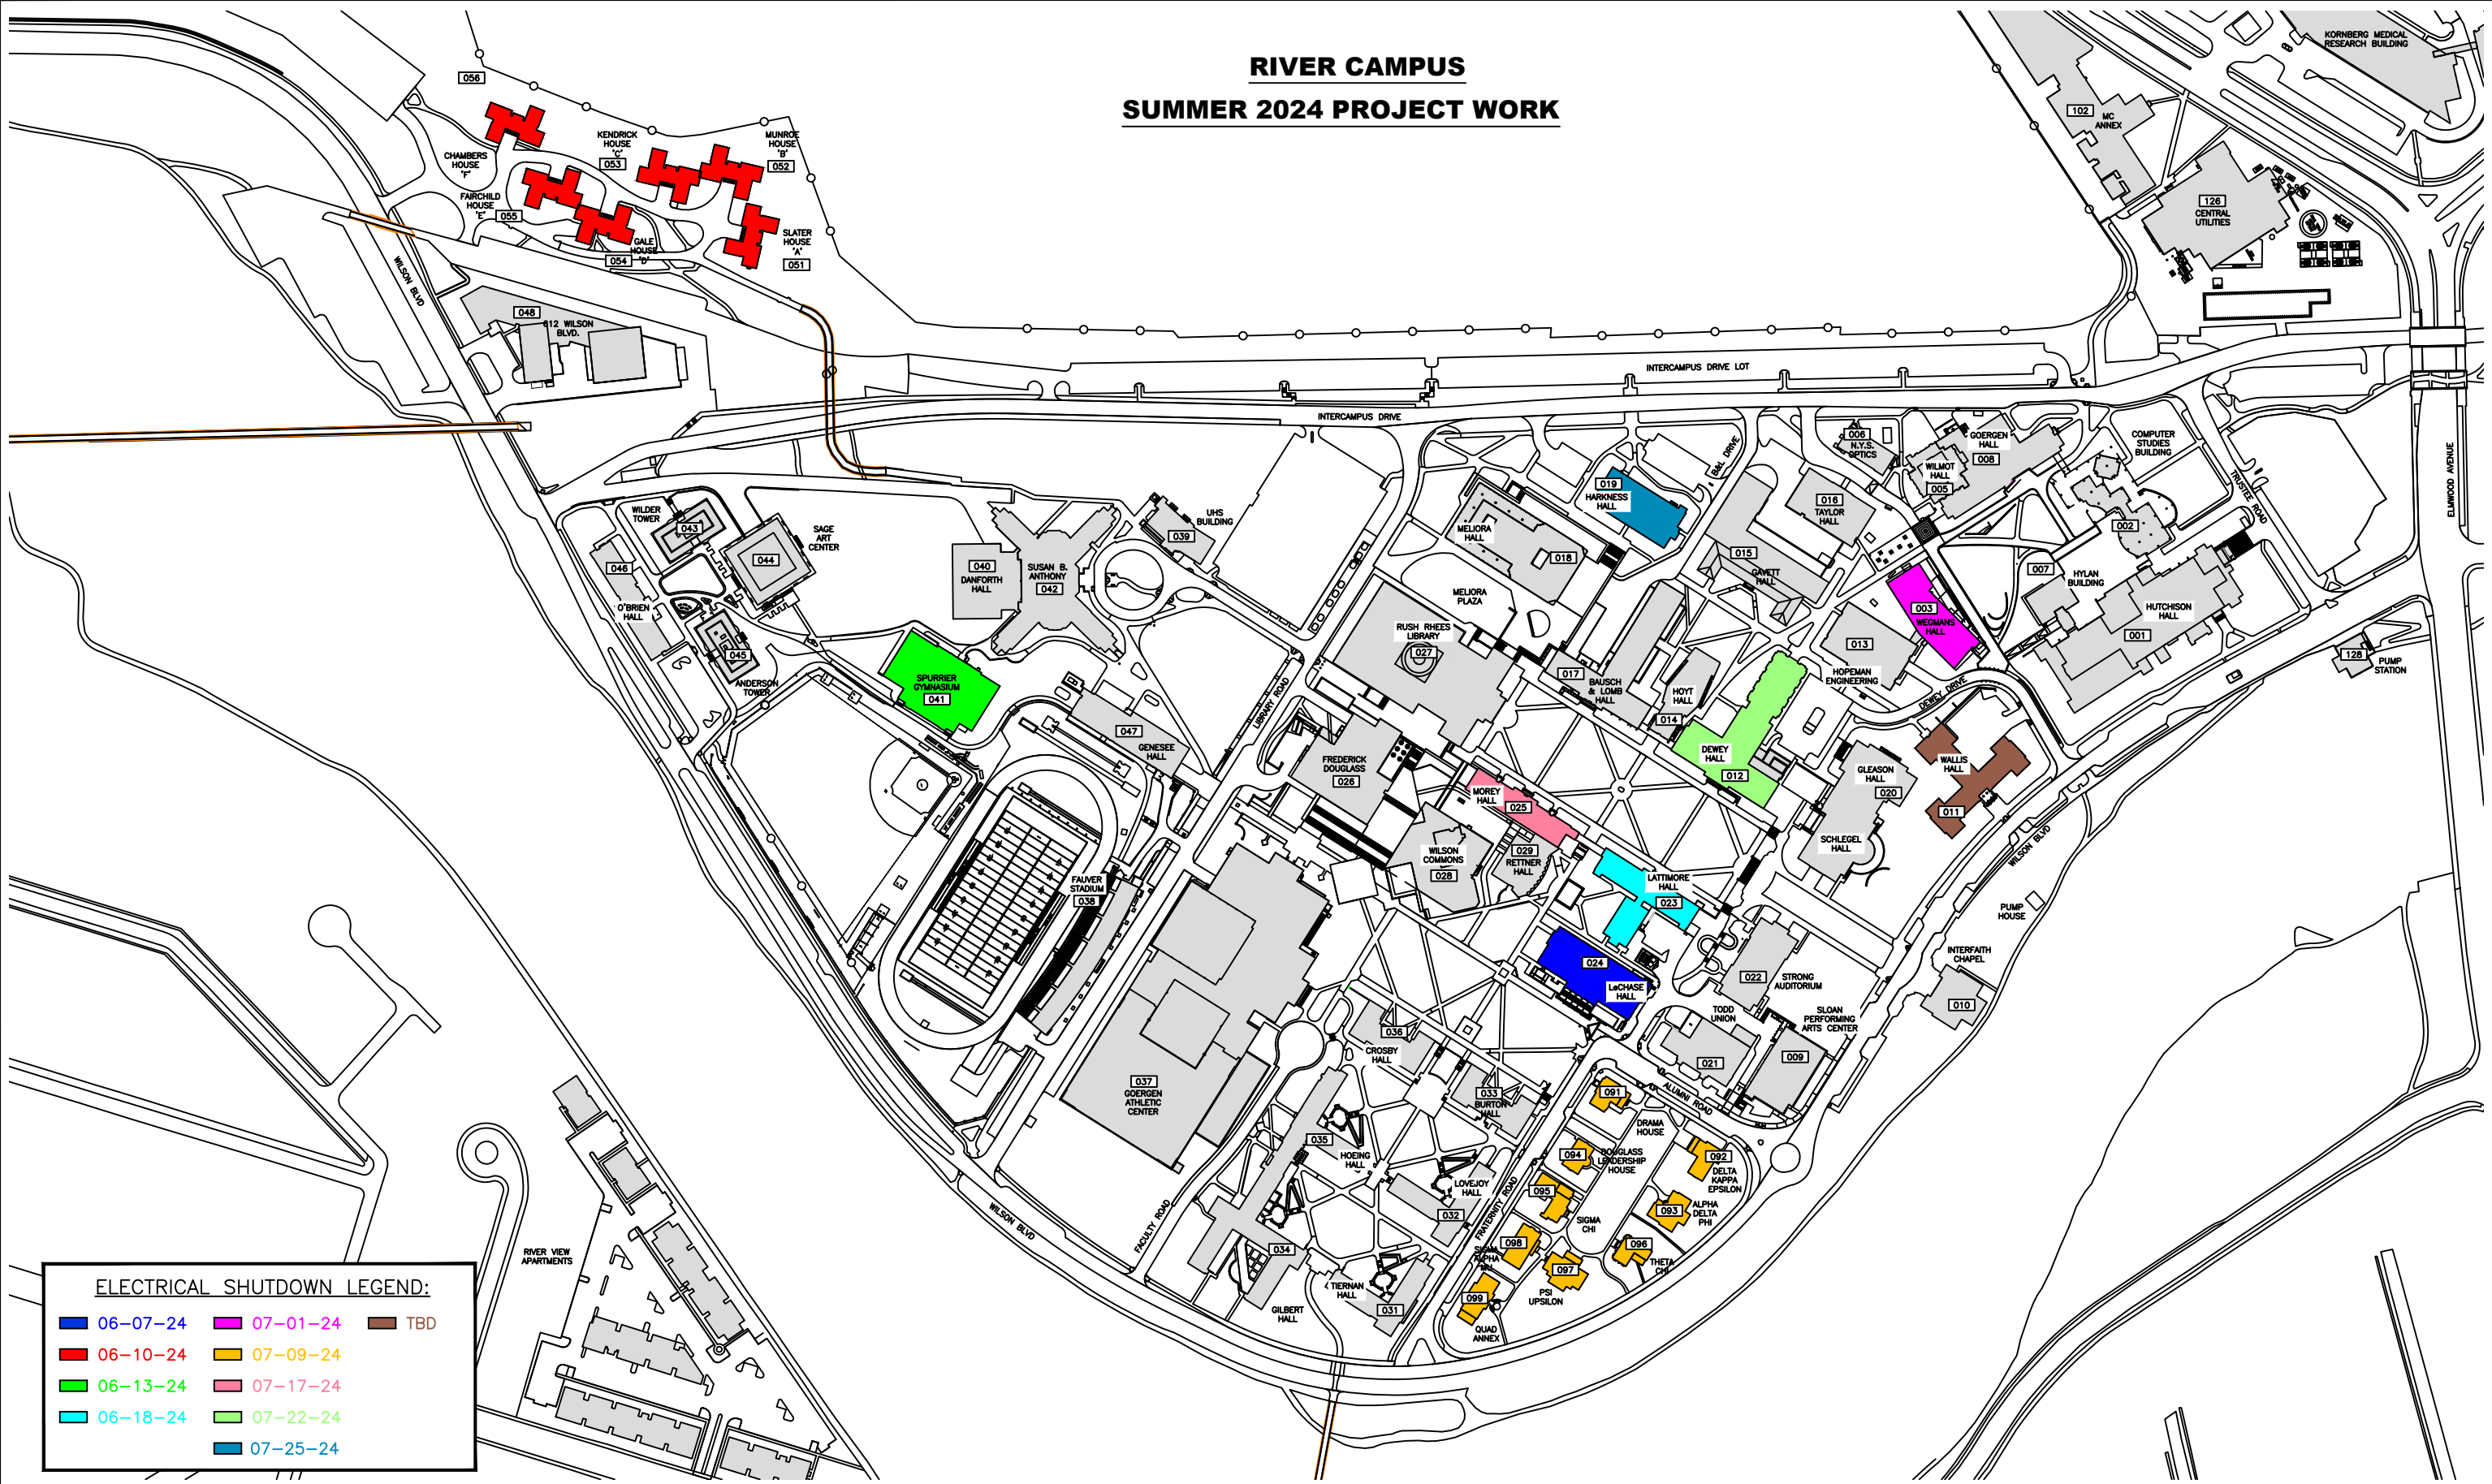

RIVER CAMPUS SUMMER 2024 PROJECT WORK

ELECTRICAL SHUTDOWN LEGEND:

06-07-24	07-01-24	TBD
06-10-24	07-09-24	
06-13-24	07-17-24	
06-18-24	07-22-24	
07-25-24		

DRAWN OR REVISED BY: KEVIN KEHOE	DRAWING NAME: RIVER CAMPUS SITE 2024 PROJECTS	BUILDING NAME: AS NOTED	DRAWING LOCATION: H:\WORKING PLANS\SITE\AUTOCAD BASE SITE DRAWINGS\ RIVER CAMPUS SITE PLANS\RC 2024 SUMMER PROJECTS
DATE DRAWN OR REVISED: 05-13-24	DRAWING SCALE: NOT TO SCALE	BUILDING NUMBER: AS NOTED	PLANNING AND PROJECT MANAGEMENT